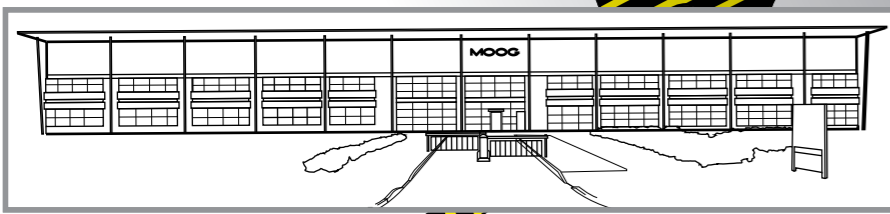

MOOG Aircraft Group