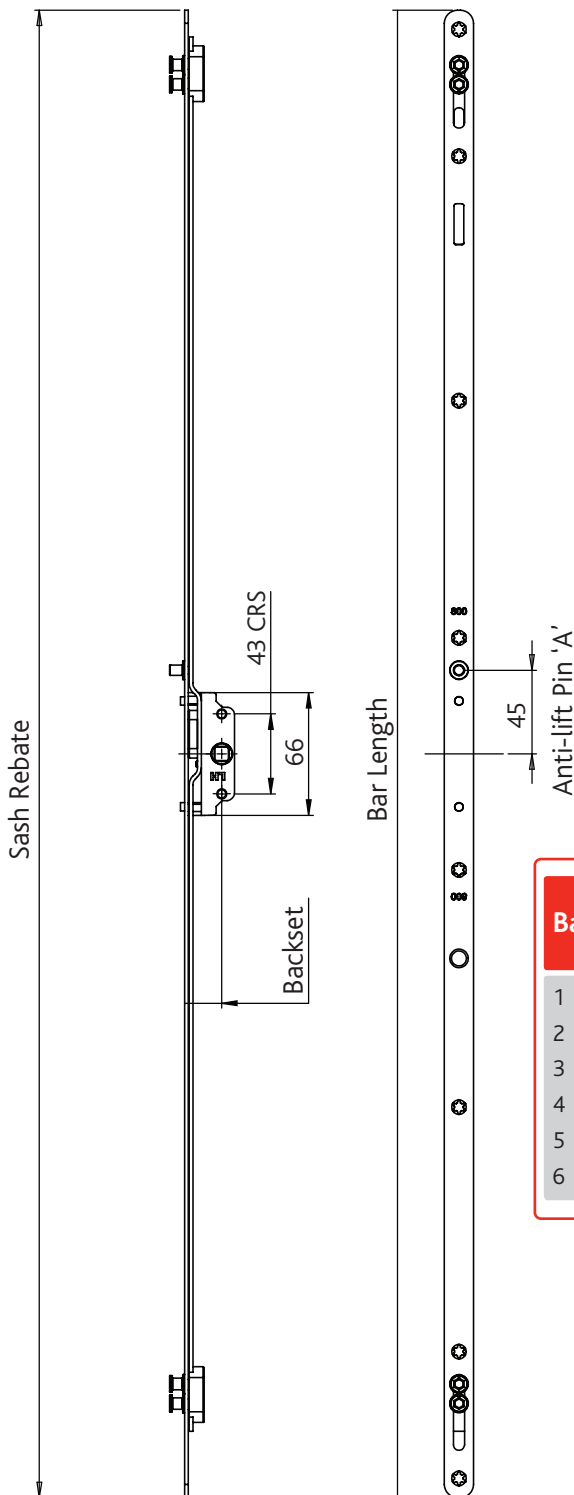

### Double Cam Window Lock Sash Rebate Detail

#### Ordering Details (per sash)

- 1 Locking Bar (20mm or 22mm backset)
- 2 or 3 Profile specific Super Keeps (depending on bar size)
- 1 Anti-lift Pin Block (13mm or 17mm dependent on profile)

Bar	Backset	Bar Length	Anti-lift Pin 'A'	Sash Rebate	Double Cam Sets
1		230mm	45mm	250mm - 450mm	2
2		400mm	45mm	451mm - 650mm	2
3	20mm	600mm	45mm	651mm - 850mm	2
4	Or 22mm	800mm	45mm	851mm - 1050mm	3
5		1000mm	45mm	1051mm - 1250mm	3
6		1200mm	45mm	1251mm - 1450mm	3