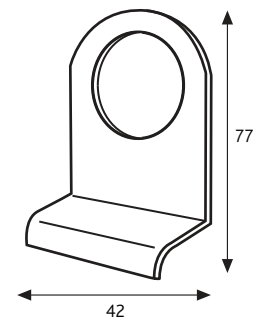

Cylinder Pull

Finish	Part No. Bulk Pack
Brass	864-35
Chrome	864-65

Packaging

Boxed version

1 lock per inner box, 10 locks per outer box. 0.15Kg per item, 15.0Kg per outer box.

Retail Boxed version

Cardboard packaging with euro hooks. 1 lock per retail box, 6 retail boxes per outer box. 0.18Kg per item, 1.08Kg per outer box.

Bulk version

1 lock per inner, 10 locks per outer box. 0.08Kg per item, 0.8Kg per outer box.

Maintenance

Wipe the surface periodically with a soft cloth to remove excess grease or moisture.

Replacement Cylinder

Cylinder Pull

All dimensions are in mm.

ERA reserves the right to change specification without notice.

It is the responsibility of the window manufacturer to ensure that the finished product meets any required safety and performance specification