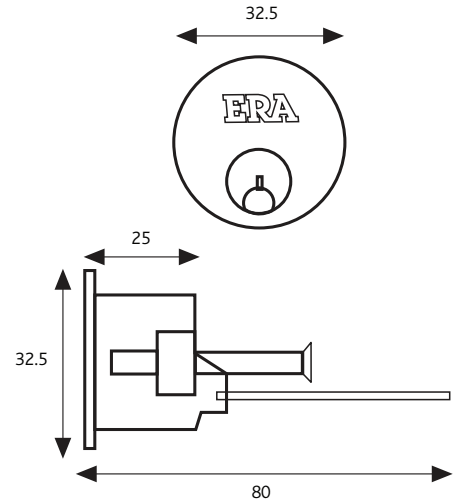

Cylinder Pull

Finish	Part No. Bulk Pack
Brass	864-35
Chrome	864-65

Packaging

Boxed version

1 lock per inner box, 10 locks per outer box. 0.15Kg per item, 15.0Kg per outer box.

Retail Boxed version

Cardboard packaging with euro hooks. 1 lock per retail box, 6 retail boxes per outer box. 0.18Kg per item, 1.08Kg per outer box.

Cylinder Pull

All dimensions are in mm.

ERA reserves the right to change specification without notice.

It is the responsibility of the window manufacturer to ensure that the finished product meets any required safety and performance specification