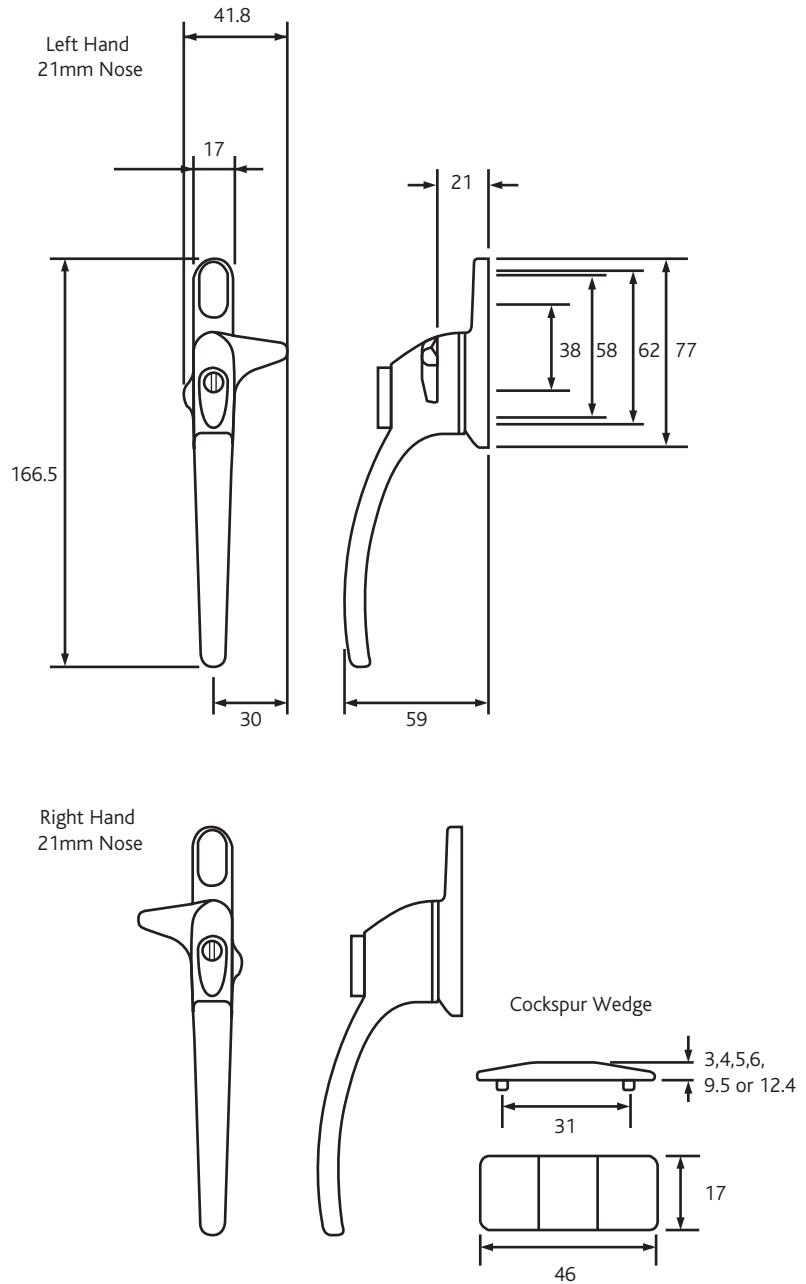

Charisma Cockspur

Ordering Details

12mm Nose Height		Part No.
Finish	Locking LH	Locking RH
White	WHCSWH12LLBW	WHCSWH12RLBW
Black	WHCSBK12LLBB	WHCSWH12RLBB
Polished Gold	WHCSMG12LLBB	WHCSMG12RLBB
Satin Chrome	WHCSSP12LLBB	WHCSSP12RLBB

21mm Nose Height		Part No.
Finish	Non-Locking LH	Non-Locking RH
White	WHCSWH21LNBB	WHCSWH21RNBB
Black	WHCSBK21LNBB	WHCSWH21RNBB
Polished Gold	WHCSMG21LNBB	WHCSMG21RNBB
Satin Chrome	WHCSSP21LNBB	WHCSSP21RNBB

Striker Wedges

Finish	White	Black
3mm	WAWDNA5027	WAWDBL5027
4mm	WAWDNA5080	WAWDLB5080
5mm	WAWDNA5004	WAWDBL5004
6mm	WAWDNA5142	WAWDBL5142
9.5mm	WAWDNA5521	WAWDBL5521
12.5mm	WAWDNA6058	WAWDBL6058

Accessories

All dimensions are in mm.
ERA reserves the right to change specification without notice.
It is the responsibility of the window manufacturer to ensure that the finished product meets any required safety and performance specification