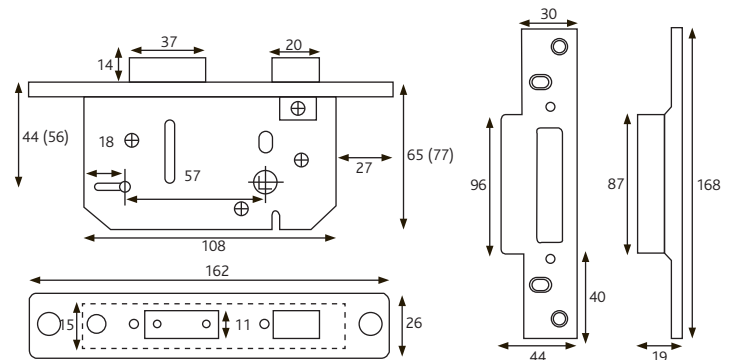

Finish	Part No.
Brass Effect 12.7mm (½") Rebate	434-31
Satin 12.7mm (½") Rebate	434-51
Brass Effect 25.4mm (1") Rebate	435-31
Satin 25.4mm (1") Rebate	435-51

Sashlock Rebate Sets

Finish	Part No.
Brass Effect 12.7mm (½") Rebate	436-31
Satin 12.7mm (½") Rebate	436-51
Brass Effect 25.4mm (1") Rebate	437-31
Satin 25.4mm (1") Rebate	437-51

Maintenance

Wipe the surface periodically with a soft cloth to remove excess grease or moisture.

5 Lever Deadlock

5 Lever Sashlock

All dimensions are in mm and are nominal. Numbers in brackets relate to 3" version of lock. Diagram illustrates product in locked position.