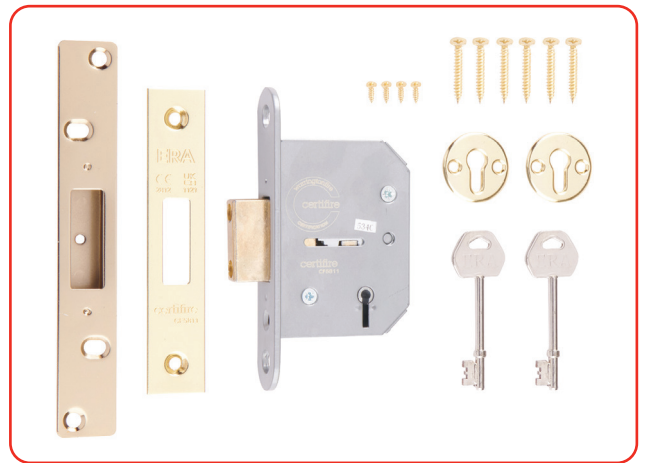

Viscount 5 Lever Mortice Lock

Features

- Suitable to replace existing 2 and 3 lever door locks
- Offers a long service in demanding situations making the Viscount the ideal choice for the volume user for replacement or new build projects
- Hardened steel rollers in bolt to resist hacksawing
- Sashlock features an easily reversible latch bolt without the removal of the lock cover as well as false notches in the levers to resist lock picking
- 64mm (2½") and 76mm (3") backsets
- Brass Effect, Satin or Chrome Effect finishes available
- Available in a rebated version for French doors
- Rebates sets available in 12.7mm (½") and 25.4mm (1")
- Sashlock Rebate Sets are non-handed to reduce stock holding
- CERTIFIRE accredited to ensure compatibility with 30-minute and 60-minute timber based doorsets (BS EN 1634-1 or BS 476: Part 22: 1987), providing a compliant solution to meet the latest legislative standards

Deadlock

Sashlock

Viscount 5 Lever Mortice Lock

Ordering Details

Viscount 5 Lever Deadlock

Finish	Part No. Retail Boxed Version	Part No. Boxed Version
Brass Effect 64mm (2½")	201-37	201-31A
Satin 64mm (2½")	201-57	201-51A
Chrome Effect 64mm (2½")	201-67	201-61A
Brass Effect 76mm (3")	301-37	301-31A
Satin 76mm (3")	301-57	301-51A
Chrome Effect 76mm (3")	301-67	301-61A

Viscount 5 Lever Sashlock

Finish	Part No. Retail Boxed Version	Part No. Boxed Version
Brass Effect 64mm (2½")	202-37	202-31A
Satin 64mm (2½")	202-57	202-51A
Chrome Effect 64mm (2½")	202-67	202-61A
Brass Effect 76mm (3")	302-37	302-31A
Satin 76mm (3")	302-57	302-51A
Chrome Effect 76mm (3")	302-67	302-61A

Viscount 5 Lever Rebated Sashlock

Finish	Part No. Retail Boxed Version
Brass Effect 64mm (2½")	217-37
Satin 64mm (2½")	217-57

Spare Keys

Finish	Part No.
Cut Key	509-56
Key Blank	609-56

Deadlock Rebate Sets