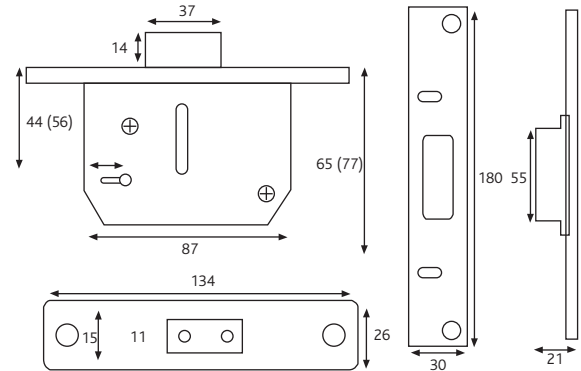

Finish	Part No.
Brass Effect 12.7mm (½") Rebate	434-31
Satin 12.7mm (½") Rebate	434-51
Brass Effect 25.4mm (1") Rebate	435-31
Satin 25.4mm (1") Rebate	435-51

Sashlock Rebate Sets

Finish	Part No.
Brass Effect 12.7mm (½") Rebate	436-31
Satin 12.7mm (½") Rebate	436-51
Brass Effect 25.4mm (1") Rebate	437-31
Satin 25.4mm (1") Rebate	437-51

Maintenance

Wipe the surface periodically with a soft cloth to remove excess grease or moisture.

5 Lever Deadlock

5 Lever Sashlock

All dimensions are in mm and are nominal. Numbers in brackets relate to 3" version of lock. Diagram illustrates product in locked position.