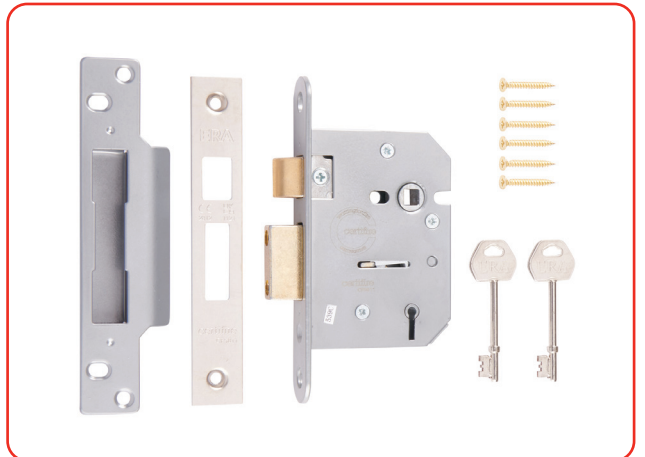

Viscount 5 Lever Mortice Lock

Features

- Suitable to replace existing 2 and 3 lever door locks
- Offers a long service in demanding situations making the Viscount the ideal choice for the volume user for replacement or new build projects
- Hardened steel rollers in bolt to resist hacksawing
- Sashlock features an easily reversible latch bolt without the removal of the lock cover as well as false notches in the levers to resist lock picking
- 64mm (2½") and 76mm (3") backsets
- Brass Effect, Satin or Chrome Effect finishes available
- Available in a rebated version for French doors
- Rebates sets available in 12.7mm (½") and 25.4mm (1")
- Sashlock Rebate Sets are non-handed to reduce stock holding
- CERTIFIRE accredited to ensure compatibility with 30-minute and 60-minute timber based doorsets (BS EN 1634-1 or BS 476: Part 22: 1987), providing a compliant solution to meet the latest legislative standards

Deadlock

Sashlock

Viscount 5 Lever Mortice Lock

Ordering Details

Viscount 5 Lever Deadlock

Finish	Part No. Retail Boxed Version	Part No. Boxed Version
Brass Effect 64mm (2½")	201-37	201-31A
Satin 64mm (2½")	201-57	201-51A
Chrome Effect 64mm (2½")	201-67	201-61A
Brass Effect 76mm (3")	301-37	301-31A
Satin 76mm (3")	301-57	301-51A
Chrome Effect 76mm (3")	301-67	301-61A

Viscount 5 Lever Sashlock

Finish	Part No. Retail Boxed Version	Part No. Boxed Version
Brass Effect 64mm (2½")	202-37	202-31A
Satin 64mm (2½")	202-57	202-51A
Chrome Effect 64mm (2½")	202-67	202-61A
Brass Effect 76mm (3")	302-37	302-31A
Satin 76mm (3")	302-57	302-51A
Chrome Effect 76mm (3")	302-67	302-61A

Viscount 5 Lever Rebated Sashlock

Finish	Part No. Retail Boxed Version
Brass Effect 64mm (2½")	217-37
Satin 64mm (2½")	217-57

Spare Keys

Finish	Part No.
Cut Key	509-56
Key Blank	609-56

Deadlock Rebate Sets