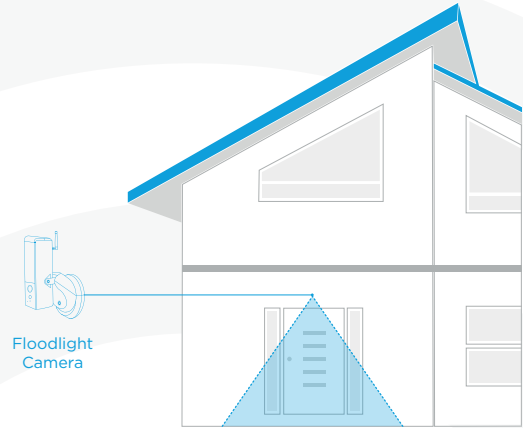

- **Discreet security.** The floodlight camera looks like any other floodlight and lights up with a 950 Lumen light when motion is detected, but also begins recording video in 1080p to secure cloud storage.
- **Easy access.** Access video logs and footage as well as live view via easy to use smartphone app. Settings are intuitive and adjustable to requirements.
- **Integrated System.** Can be used as an integrated system, standalone or as part of the ERA Protect alarm system.
- **Weatherproof.** This robust Outdoor Security Camera is weatherproof to IP55 international standards and is perfect for watching driveways, observing gardens and outbuildings.

TECHNICAL INFORMATION

Floodlight Camera HD

Item	Parameter
Power Requirements:	100-240VAC
Weatherproof:	IP55 Rated waterproof and weatherproof
LED Output:	950 Lumens/3000K LED Lamp
Viewing Angle:	120° Horizontal
Image Quality:	H.264 High Profile, 1/2.8" CMOS Full HD (1920*1080P)
Connectivity:	Wi-Fi 802.11 b/g/n 2.4GhZ & Ethernet (WPA, WPA2-PSK)
PIR Detection:	100°
PIR Detection Range:	Up to 15m
Size:	Body: 70 (W) x 180 (H) x 65 (D)mm Bracket: 95 (W) x 110 (H) x 110 (D)mm
Weight:	1kg
EAN:	5054040301905

PACKAGING

Kit Content

Includes: 1 Floodlight Camera, 1 x Wall Mount, 1 x WiFi Antenna, 1 x Drilling Template, 1 x Fixing and Configuration Kit, 1 x Quick Start Guide

SUGGESTED INSTALLATION

ERA Home Security Ltd